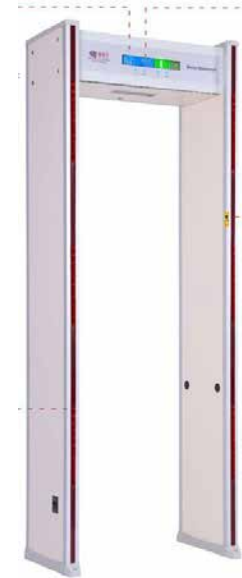

# Check point solution

TH6550 X-ray Baggage Scanner

or

AT5030A X-ray Baggage Scanner

AT2008 HHMD

AT300EX Walk through metal detector  
with temperature measurement