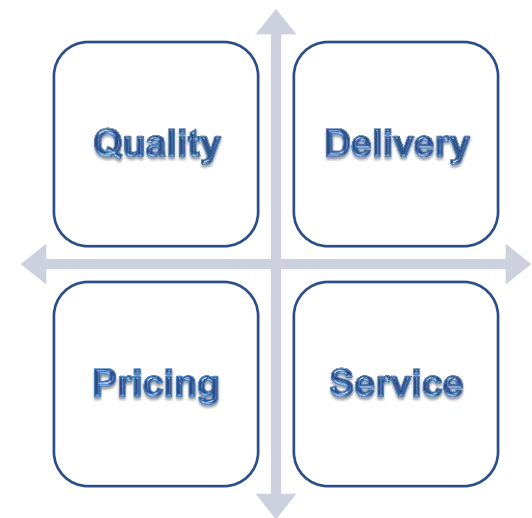

Advantage of baggage scanner

Competitive price and **reliable quality** due to

- **Large scale production**
- **Integrated production** from x-ray sources and me processing

Tunnel size from 50x30 to 150x180

Various series for different market segment

Professional sales and after-sales service

ADVANTAGES

Let's focus on baggage scanner