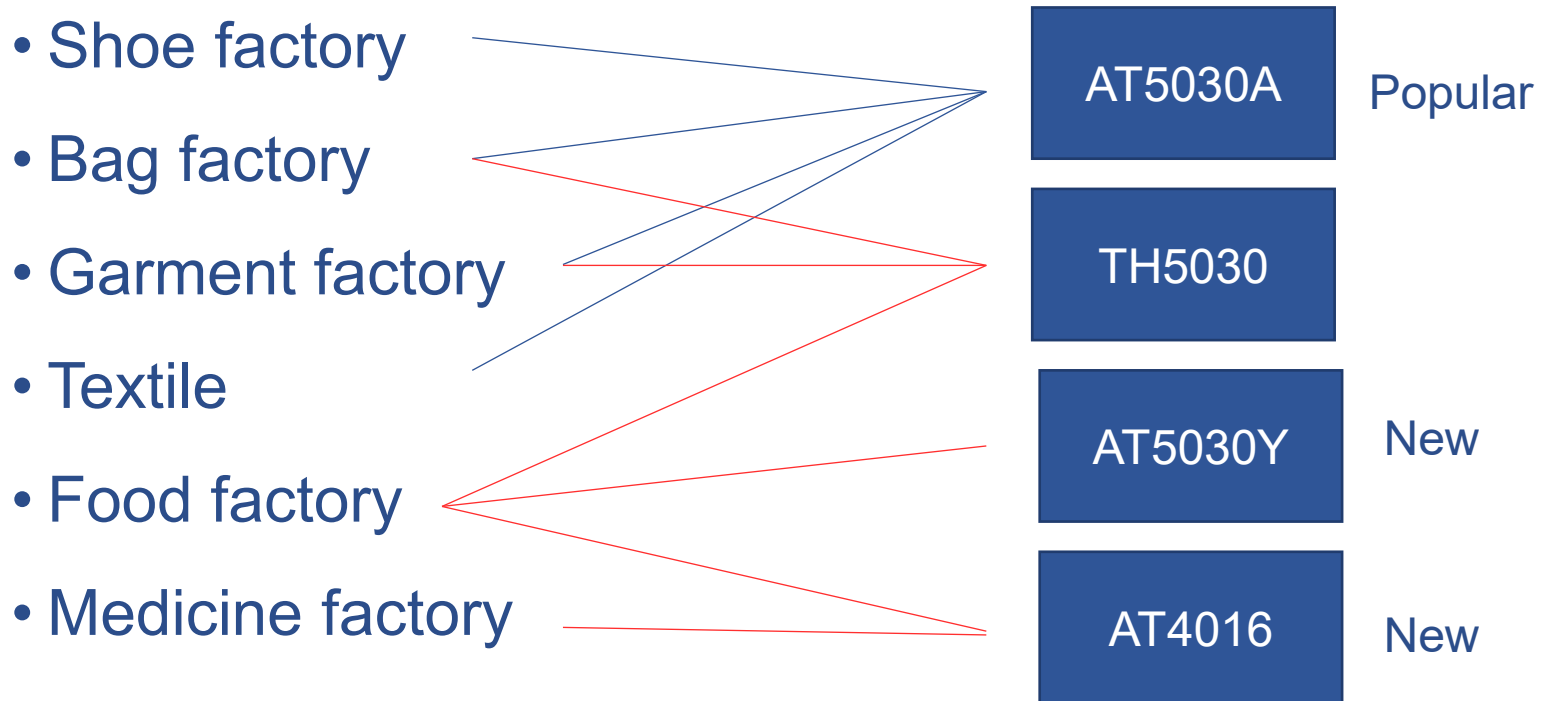

Target clients – Quality control